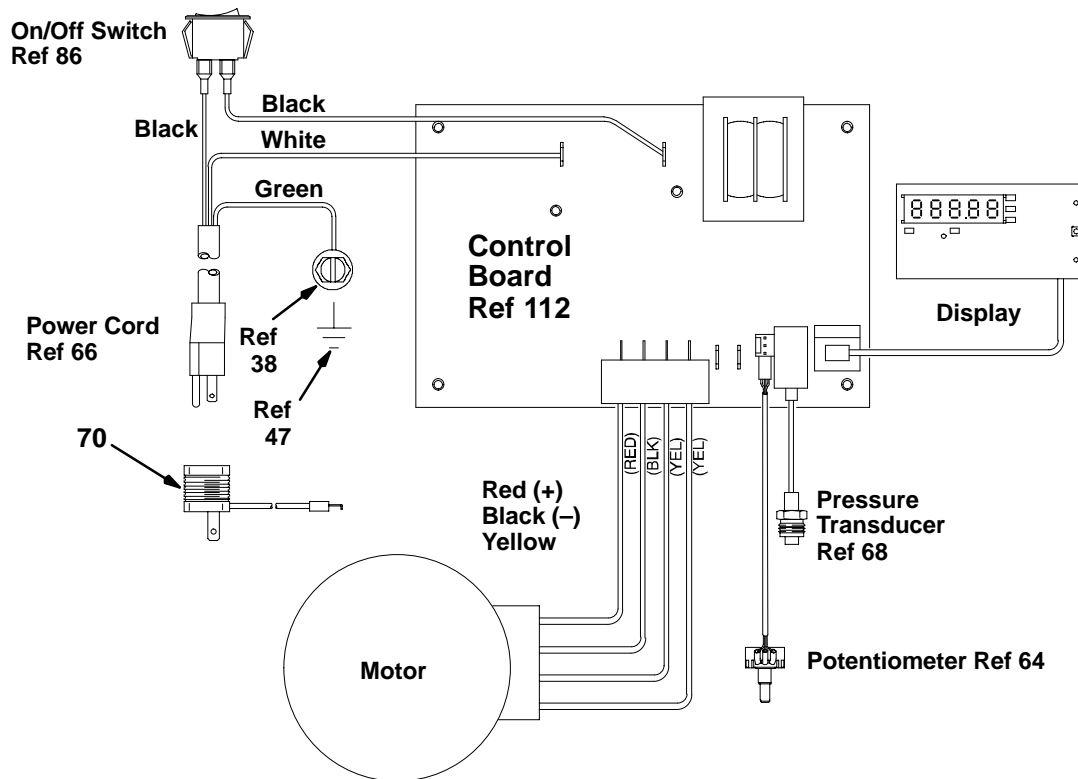

245007, 245008 Wiring Diagram

ti0848A

All written and visual data contained in this document reflect the latest product information available at the time of publication. Graco reserves the right to make changes at any time without notice.

This manual contains English: MM 309253

Sales Offices: Minneapolis

International Offices: Belgium, Korea, China, Japan

GRACO INC. P.O. BOX 1441 MINNEAPOLIS, MN 55440-1441

<http://www.graco.com>

PRINTED IN USA 1/2001, Revised 3/2006