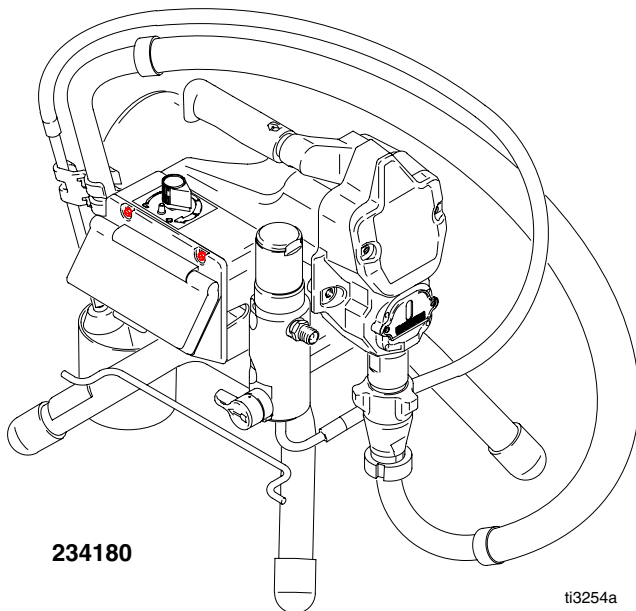

Parts

Ultra® 395/495/595 Ultra Max II 490/495/595

309707 rev.M

3300 psi (228 bar, 22.8 MPa) Maximum Working Pressure

Vac	Make	Model		*		*		*
230	Ultra	395	234180 249589	B				
	Ultra	495	234183	A	234181	A	234182	A
	Ultra	595			248660	A	234439	A
100	Ultra	495	234186	A	233974	A		
230	Ultra Max II	490	249932	B				
	Ultra Max II	495	249933	B	253104	B	253105	B
	Ultra Max II	595			253107	B	249934	B
100	Ultra Max II	495	249938	B	253106	B		
* Series								

Related manuals

..... 309725

..... 309250

..... 309639

..... 309055

..... 309674

..... 309709

234180

ti3254a

Important Safety Instructions

Read all warnings and instructions in Operation manual 309725. Save the instructions.

PROVEN QUALITY. LEADING TECHNOLOGY.