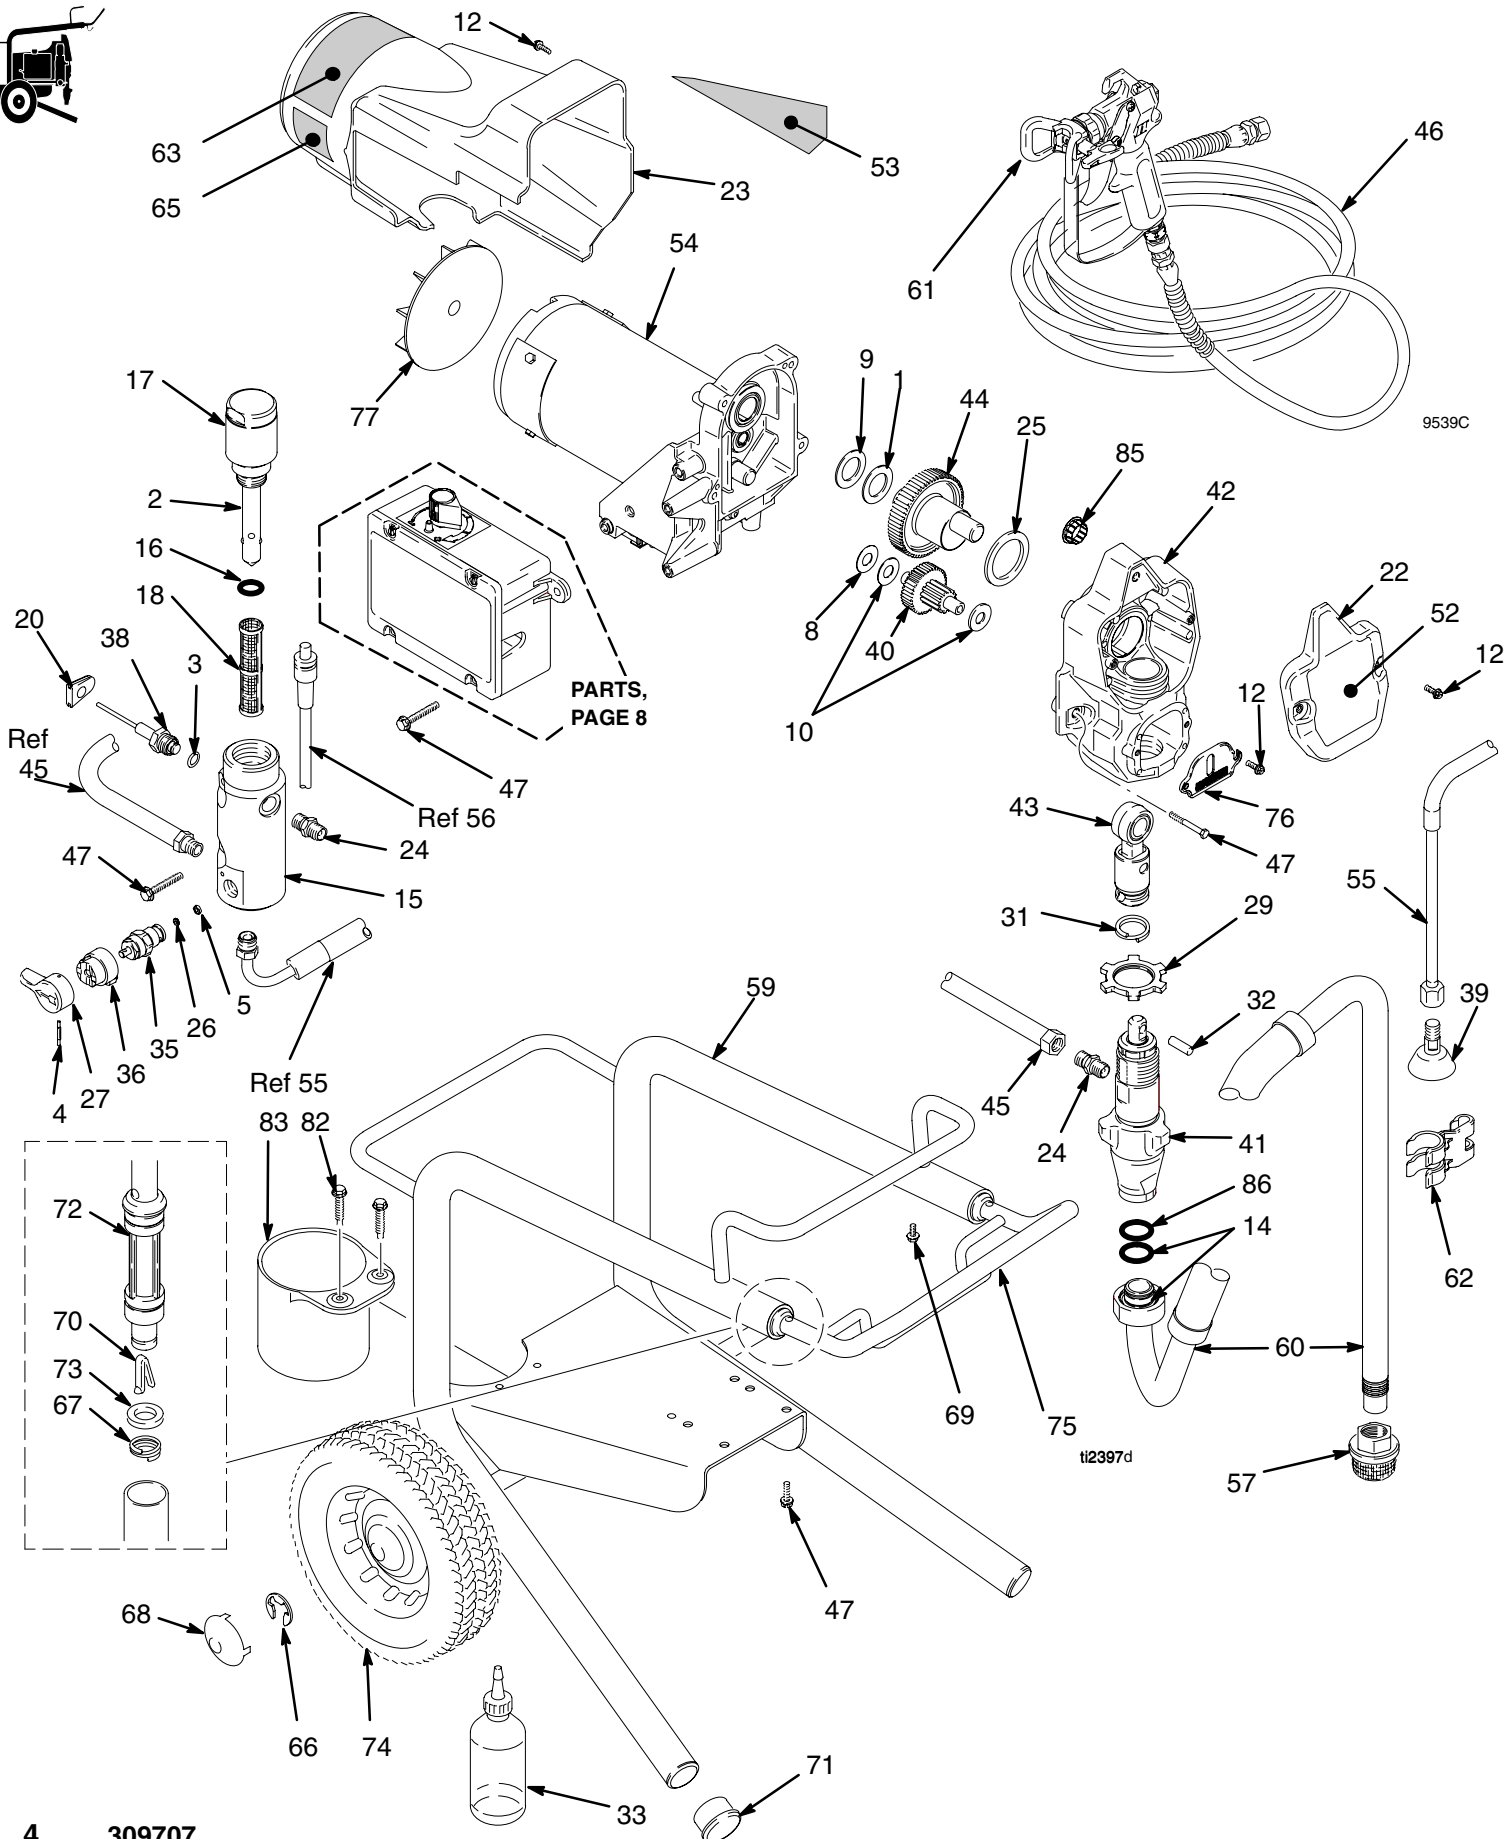

Parts List - Sprayer

234180, 234183, 234186, 249589

Ref No.	Part No.	Description	Qty	Ref No.	Part No.	Description	Qty
1	107434	BEARING, thrust	1	46	240794	HOSE, cpld, 1/4 in. x 50 ft	1
2	117828	PACKING, o-ring	1	47	117493	SCREW, mach, hex washer hd	11
3	111457	PACKING, o-ring	1	52		LABEL, front, Graco	
4	111600	PIN, grooved	1		15B372	Ultra 395	1
5	111699	GASKET, seat, valve	1		15B255	Ultra 495	1
8	116073	WASHER, thrust	1		15G330	Ultra 395 (249589)	1
9	116074	WASHER, thrust	1	53		LABEL, side, Graco	1
10	116079	BEARING, thrust	2		15B847	Ultra 395	1
12	117501	SCREW, mach, hex washer hd	6		15B495	Ultra 495	1
14	117559	O-RING	2		15G343	Ultra 395 (249589)	1
15	15B067	MANIFOLD, ST Pro	1	54		MOTOR	
16	246384†	FILTER, fluid, 60 mesh	1		287060*‡	240V, Ultra 395; includes 77	1
17	287167	CAP, manifold	1		287061*	240V, Ultra 495; includes 77	1
20	15B120	GROMMET, transducer	1		287015*	100V, Ultra 495; includes 77	1
22	287058	COVER, front, Graco, paint	1	55	246381	HOSE, drain, ST stand	1
23	287056	SHIELD, motor, painted	1			includes 39, 62	
24	162453	NIPPLE, (1/4 npsm x 1/4 npt)	2	57	246385	STRAINER, 7/8-14 unf	1
25	180131	BEARING, thrust	1	59	15E823	FRAME, standmount	1
26	187615	SEAT, valve	1	60	246386	HOSE, s hose suction	1
27	187625	HANDLE, valve, drain	1			includes 14, 57, 62	
29	195150	NUT, jam, pump	1	61		GUN, includes Manual 309639	1
31	196750	SPRING, retaining	1		246540	240V Ultra 395/495	1
32	196762	PIN, straight	1		246233	100V Ultra 495	1
33	206994	FLUID, TSL	1	62	276888	CLIP, drain line	1
35	235014	VALVE, drain	1	63	15B517▲	LABEL, danger	1
		includes 5, 26		65	195792▲	LABEL, warning	1
36	224807	BASE, valve	1	66	116139	GRIP, handle	1
38	243222	TRANSDUCER, pressure control	1	67	15G857	CAP, leg	4
		includes 3		68	287903	CUP, suction/drain	1
39	241920	DEFLECTOR, threaded	1	69	287072	HANDLE, sprayer	1
40	287057	GEAR, reducer	1			includes 47, 66	
		includes 8, 10		70	15B589	COVER, pump rod	1
41	246428	PUMP, displacement, ST	1	71	115723	SCREW, drill, hex washer head	1
		includes 32		76	115099	WASHER, garden hose	1
42	287055	HOUSING, drive	1	77	239912	FAN, motor	1
		includes 12, 70					
43	287053	ROD, connecting	1				
		includes 31, 32					
44	287054	GEAR, crankshaft	1				
		includes 1, 9, 25					
45	287003	HOSE, cpld	1				

▲Extra Danger and Warning tags and labels available free.

* Motor Brush Kit 287016 is available for Series A

‡ Motor Brush Kit 287735 is available for Series B

† Other filters available: 246382, 100 mesh; 246383, 200 mesh; 246425, 30 mesh

Parts Drawing - Sprayer