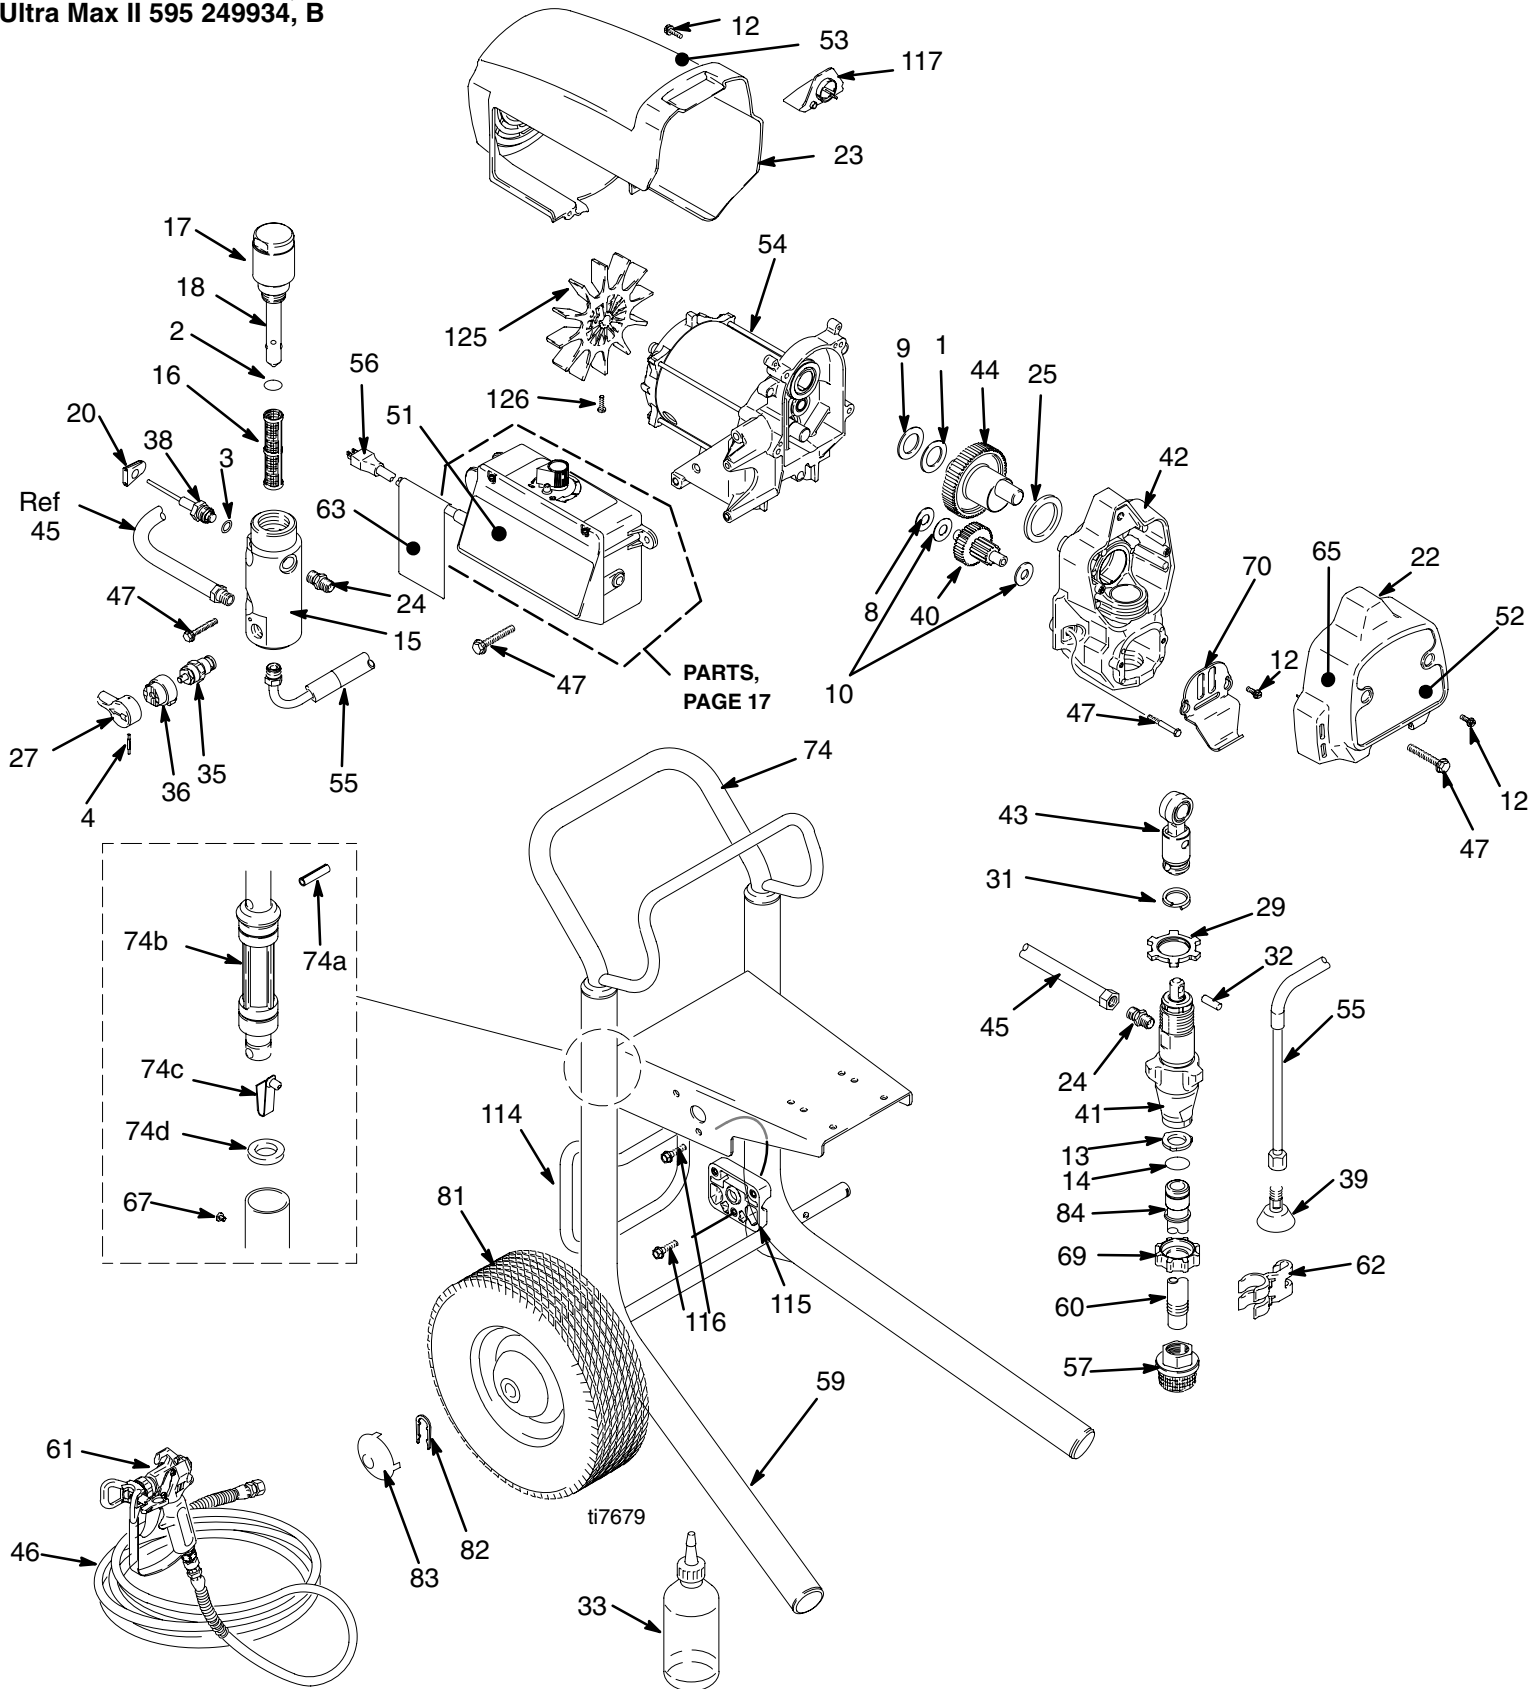

Parts List - Sprayer

253104, 253106, 253107

Ref No.	Part No.	Description	Qty	Ref No.	Part No.	Description	Qty
1	107434	BEARING, thrust	1	52		LABEL, front, Graco	
2	117828	PACKING, o-ring	1		15G824	495	1
3	111457	PACKING, o-ring	1		15G825	595	1
4	111600	PIN, grooved	1	53		LABEL, side, Graco	
8	116073	WASHER, thrust	1		15G823	495	1
9	116074	WASHER, thrust	1		15G826	595	1
10	116079	BEARING, thrust	2	54		MOTOR, includes 125, 126	
12	117501	SCREW, mach, hex washer hd	8		287805	495	1
13	115099	WASHER, garden hose	1		287807	595	1
14	117559	O-RING	2	55	246381	HOSE, drain, ST stand	1
15	15G455	MANIFOLD, ST Pro	1			includes 39, 62	
16	246384†	FILTER, fluid, 60 mesh	1	57	246385	STRAINER, 7/8-14 unf	1
17	15G456	CAP, manifold	1	59	246250	FRAME, cart, LO	1
18	287167	INSERT, filter	1	60	246386	KIT, hose suction	1
20	15B120	GROMMET, transducer	1			includes 14, 57, 62, 13	
22	287901	COVER, front, Graco, paint	1	61	246540	GUN, RAC 5, includes manual 309639	1
		includes 12, 65			246233	GUN, RAC X, includes manual 309639	1
23	287900	SHIELD, motor, painted	1	62	276888	CLIP, drain line	1
		includes 12		63▲	15H086	LABEL, danger (model 253106)	1
24	162453	NIPPLE, (1/4 npsm x 1/4 npt)	2		15H087	LABEL, danger (models 253104, 243107)	1
25	180131	BEARING, thrust	1				
27	187625	HANDLE, valve, drain	1	65▲	195793	LABEL, warning	1
29	195150	NUT, jam, pump	1	67	109032	SCREW, pan hd	4
31	196750	SPRING	1	68	15B870	CUP, suction/drain	1
32	196762	PIN, straight	1	70	15B589	COVER, pump rod	1
33	206994	FLUID, TSL	1	71	115723	SCREW, drill	2
34▲	222385	TAG, warning (not shown)	1	74	287488	HANDLE, assembly	1
35	235014	VALVE, drain	1	74a	195501	SLEEVE, cart	2
		includes 5, 26		74b	178565	BUTTON, snap	2
36	224807	BASE, valve	1	74c	195673	WASHER	2
38	243222	TRANSDUCER, pressure control	1	74d	103117	RING, retaining	2
		includes 3		81	195766	WHEEL, semi pneumatic	2
39	241920	DEFLECTOR, threaded	1	82	15B999	CLIP, retaining	2
40	287057	GEAR, reducer	1	83	104811	CAP, hub	2
		includes 8, 10		105	287904	BOARD, control	1
41	246428	PUMP, displacement, ST	1	106	15G861▲	LABEL, smart control	1
42	287899	HOUSING, drive	1	117	15G447	PLUG, hole	1
		includes 12, 47, 76		125	15D088	FAN, motor	1
43	287053	ROD, connecting	1	126	115477	SCREW	1
		includes 31, 32					
44		GEAR, crankshaft					
		includes 1, 9, 25					
	287054	490/495	1				
	248231	595	1				
45	287003	HOSE, cpld	1				
46	240794	HOSE, cpld, 1/4 in. x 50 ft	1				
47	117493	SCREW, mach, hex washer hd	12				
51	15G866	LABEL, Ultra Max II Smart Control	1				

▲ Extra Danger and Warning tags and labels available free.

† Other filters available: 246382, 100 mesh; 246383, 200 mesh; 246425, 30 mesh

Parts Drawing - Sprayer

Ultra Max II 495 253105, A
Ultra Max II 595 249934, B