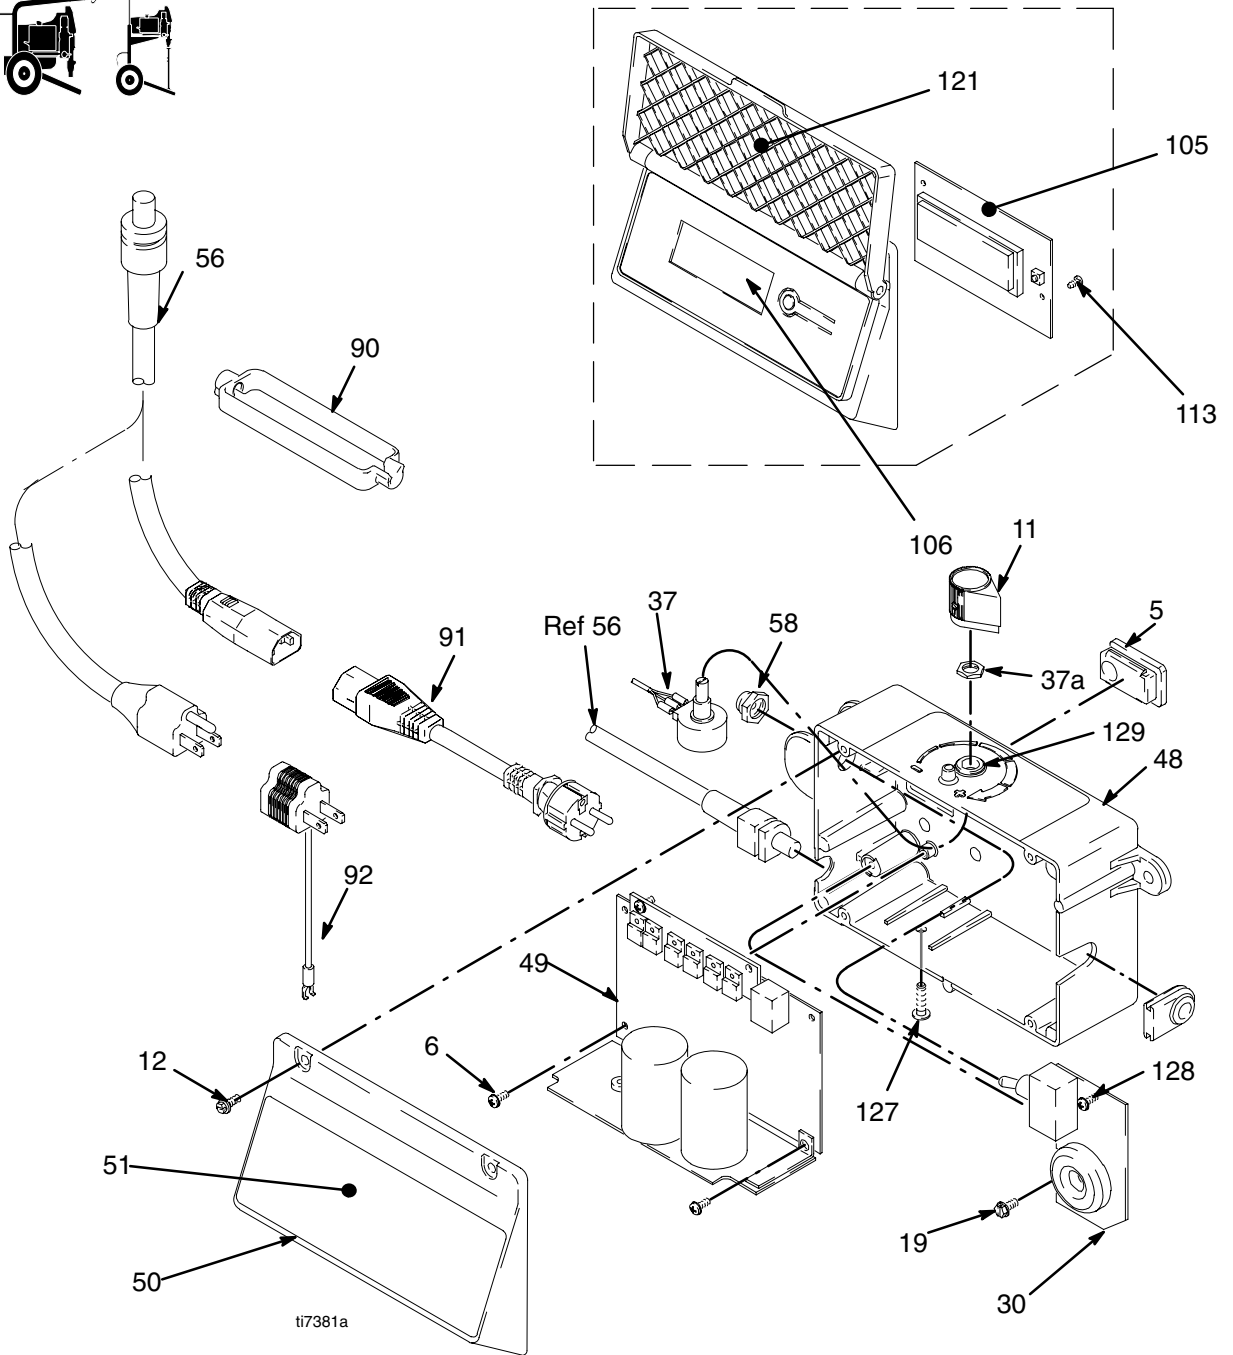

Parts List - Sprayer

Ultra Max II 495: 253105 A

Ultra Max II 595: 249934, B

Ref No.	Part No.	Description	Qty	Ref No.	Part No.	Description	Qty
1	107434	BEARING, thrust	1	47	117493	SCREW, mach, hex washer hd	12
2	117828	PACKING, o-ring	1	51▲	15G866	LABEL, Ultra Max II Smart Control	1
3	111457	PACKING, o-ring	1	52		LABEL, front, Graco	
4	111600	PIN, grooved	1		15G824	495	1
8	116073	WASHER, thrust	1		15G825	595	1
9	116074	WASHER, thrust	1	53		LABEL, side, Graco	1
10	116079	BEARING, thrust	2		15G823	495	1
12	117501	SCREW, mach, hex washer hd	8		15G826	595	1
13	115099	WASHER, garden hose	1	54		MOTOR, includes 125, 126	
14	103413	O-RING	1		287805	495	1
15	15G455	MANIFOLD, ST Pro	1		287807	595	1
16	246384†	FILTER, fluid, 60 mesh	1	55	243993	HOSE, drain	1
17	15G456	CAP, manifold	1			includes 39	
18	287167	INSERT, filter	1	56	15B258	CORD, power, 490/495 (Lo/Hi Boy)	1
20	15B120	GROMMET, transducer	1		15D029	CORD, power, 595	1
22	287901	COVER, front, Graco, paint	1	57	246385	STRAINER, 7/8-14 unf	1
		includes 12, 65		59	287779	FRAME, cart, HI	1
23	287900	SHIELD, motor, painted	1	60	15B506	TUBE, suction	1
		includes 12				includes 14, 57, 69, 84	
24	162453	NIPPLE, (1/4 npsm x 1/4 npt)	2	61	246540	GUN, RAC 5, includes manual 309639	1
25	180131	BEARING, thrust	1		246233	GUN, RAC X, includes manual 309639	1
27	187625	HANDLE, valve, drain	1	62	276888	CLIP, drain line	1
29	195150	NUT, jam, pump	1	63▲	15H087	LABEL, danger	1
31	196750	SPRING, retaining	1	65▲	195792	LABEL, warning	1
32	196762	PIN, straight	1	67	109032	SCREW, pan hd	4
33	206994	FLUID, TSL	1	69	15E813	NUT, jam	1
34▲	222385	TAG, warning (not shown)	1	70	15C146	HOOK, pail	1
35	235014	VALVE, drain	1	74	287489	HANDLE	1
		includes 5, 26		74a	108068	PIN, spring, straight	2
36	224807	BASE, valve	1	74b	192027	SLEEVE, cart	2
38	243222	TRANSDUCER, pressure control	1	74c	111590	BUTTON, snap	2
		includes 3		74d	183350	WASHER	2
39	241920	DEFLECTOR, threaded	1	81	106062	WHEEL	2
40	287057	GEAR, reducer	1	82	15B999	CLIP, retaining	2
		includes 8, 10		83	104811	CAP, hub	2
41	246428	PUMP, displacement, ST	1	84	15B652	WASHER, suction	1
42	287899	HOUSING, drive	1	114	15D281	HANGER, stand	1
		includes 12, 47		115	15C982	CAM, cart	2
43	287053	ROD, connecting	1	116	114531	SCREW, mch, hex	4
		includes 31, 32		117	15G447	PLUG, tubing	2
44		GEAR, crankshaft	1	125	15D088	FAN, motor	1
		includes 1, 9, 25		126	115477	SCREW	1
	287054	490/495	1				
	248231	595	1				
45	287003	HOSE, cpld	1				
46	240794	HOSE, cpld, 1/4 in. x 50 ft	1				

▲ Extra Danger and Warning tags and labels available free.

† Other filters available: 246382, 100 mesh; 246383, 200 mesh; 246425, 30 mesh

Parts Drawing - Sprayer