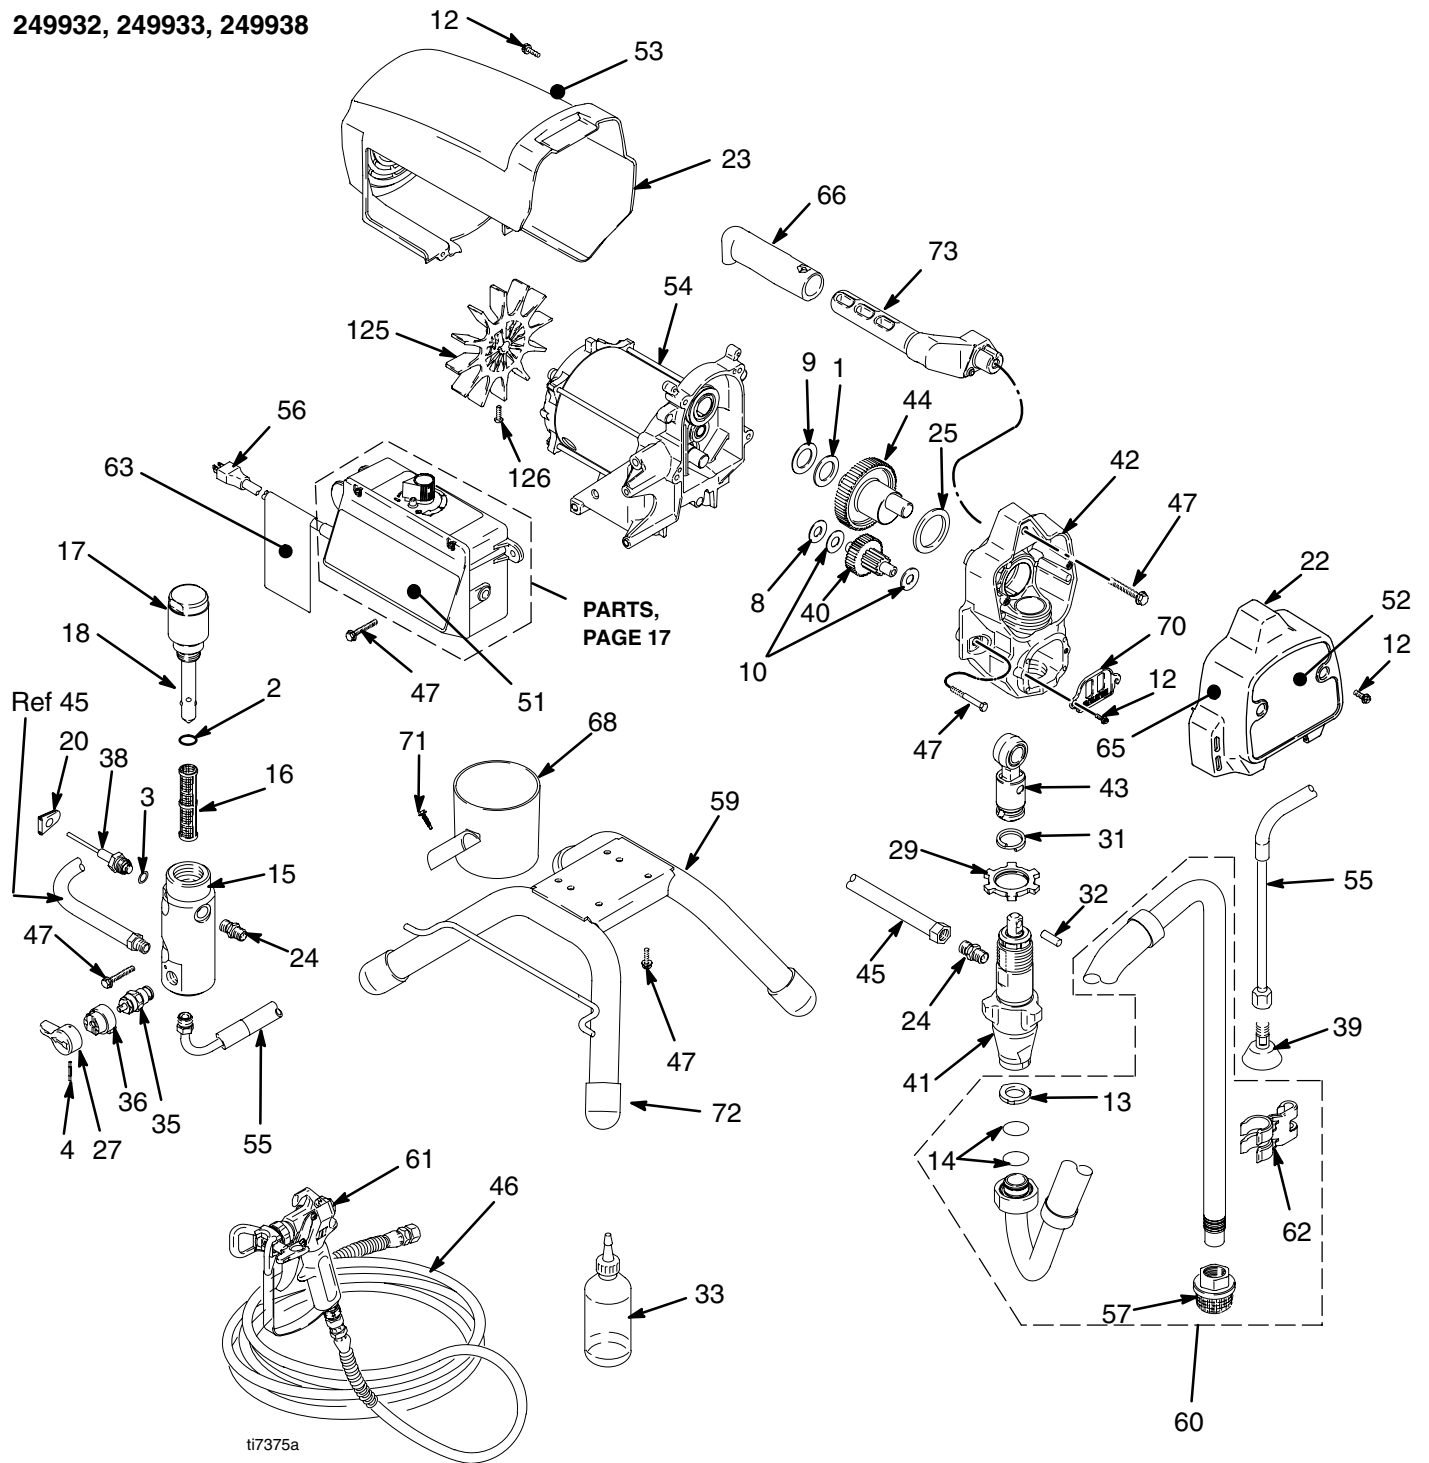

100V Wiring Diagram

230V Wiring Diagram

Parts Drawing - Ultra Max II Sprayers

249932, 249933, 249938

Parts List - Sprayer

249932, 249933, 249938

Ref No.	Part No.	Description	Qty	Ref No.	Part No.	Description	Qty
1	107434	BEARING, thrust	1	45	287003	HOSE, cpld	1
2	117828	PACKING, o-ring	1	46	240794	HOSE, cpld, 1/4 in. x 50 ft	1
3	111457	PACKING, o-ring	1	47	117493	SCREW, mach, hex washer hd	13
4	111600	PIN, grooved	1	51	15G866	LABEL, Ultra Max II Smart Control	1
8	116073	WASHER, thrust	1	52		LABEL, front, Graco	
9	116074	WASHER, thrust	1		15G821	490	1
10	116079	BEARING, thrust	2		15G824	495	1
12	117501	SCREW, mach, hex washer hd	8	53		LABEL, side, Graco	1
13	115099	WASHER, garden hose	1		15G822	490	1
14	117559	O-RING	2		15G823	495	1
15	15G455	MANIFOLD, ST Pro	1	54	287805	MOTOR, 120V, includes 125, 126	1
16	246384†	FILTER, fluid, 60 mesh	1	55	246381	HOSE, drain, ST stand	1
17	15G456	CAP, manifold	1			includes 39, 62	
18	287167	INSERT, filter	1	57	246385	STRAINER, 7/8-14 unf	1
20	15B120	GROMMET, transducer	1	59	15E823	FRAME, standmount	1
22	287901	COVER, front, Graco, paint	1	60	246386	KIT, hose suction	1
		includes 12, 65				includes 13, 14, 57, 62	
23	287900	SHIELD, motor, painted, includes 12	1	61	246540	GUN, RAC 5, includes manual 309639	1
24	162453	NIPPLE, (1/4 npsm x 1/4 npt)	2		246233	GUN, RAC X, includes manual 309639	1
25	180131	BEARING, thrust	1	62	276888	CLIP, drain line	1
27	187625	HANDLE, valve, drain	1	63	15H087▲	LABEL, danger (models 249932, 249933)	1
29	195150	NUT, jam, pump	1		15H086▲	LABEL, danger (model 249938)	1
31	196750	SPRING, retaining	1		195792▲	LABEL, warning	1
32	196762	PIN, straight	1	65			
33	206994	FLUID, TSL	1	66	116139	GRIP, handle	1
34▲	222385	TAG Warning (not shown)	1	68	287903	CUP, suction/drain	1
35	235014	VALVE, drain	1	70	15B589	COVER, pump rod	1
		includes 5, 26		71	115723	SCREW, drill, hex washer head	1
36	224807	BASE, valve	1	72	15G857	CAP, leg	4
38	243222	TRANSDUCER, pressure control	1	73	276864	HANDLE, sprayer	1
		includes 3				includes 47, 66	
39	241920	DEFLECTOR, threaded	1	105	287904	BOARD, control	1
40	287057	GEAR, reducer	1	106	15G861▲	LABEL, smart control	1
		includes 8, 10		125	15D088	FAN, motor	1
41	246428	PUMP, displacement, ST	1	126	115477	SCREW	1
		includes 32					
42	287899	HOUSING, drive	1				
		includes 12, 70					
43	287053	ROD, connecting	1				
		includes 31, 32					
44	287054	GEAR, crankshaft	1				
		includes 1, 9, 25					