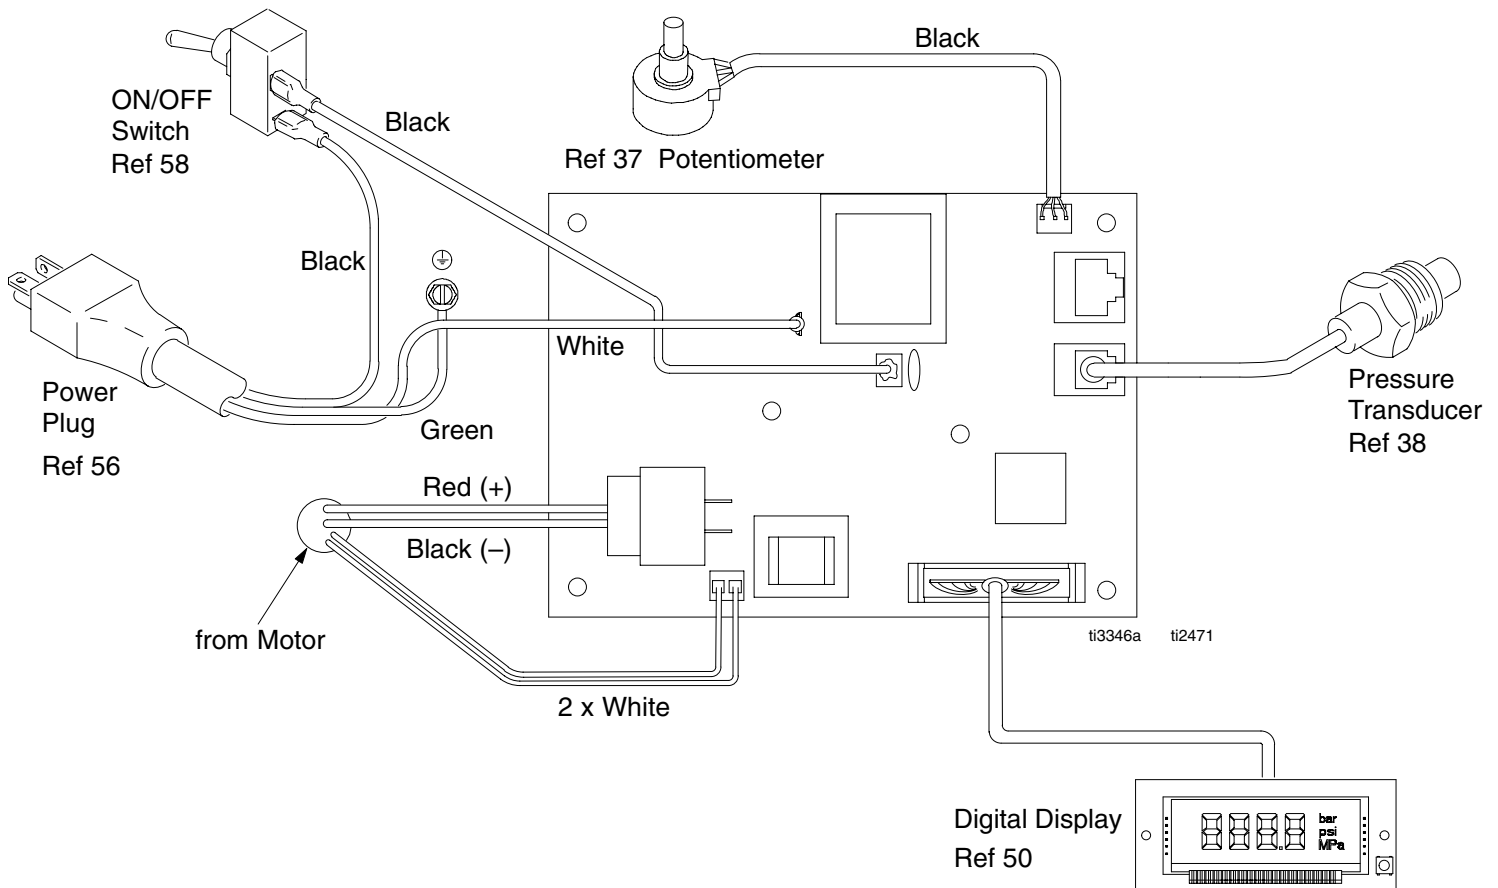

Parts List - Sprayer

REF NO.	PART NO.	DESCRIPTION	QTY	REF NO.	PART NO.	DESCRIPTION	QTY
6	115494	SCREW, mach, phillps, pan hd	6	50	287098	DIGITAL DISPLAY	1
7	115498	SCREW, mch, slot/hex, wash hd	1	51	15C019	LABEL, control	1
11	116167	KNOB, potentiometer	1		15G344 (249589)		1
12	117501	SCREW, mach, hex washer hd	4	56		CORD, power	
19	15B118	BUSHING, motor wire	1		15B119	100V	1
30	195428	BOOT, toggle	1		15B471	240V	1
37	236352	POTENTIOMETER, adjust, pressure	1	58		SWITCH, toggle	
		includes 37a			195429	100V	1
37a	112382	NUT, potentiometer	1		117492	240V	1
47	117493	SCREW, mach, hex washer hd	2	90	195551	RETAINER, 240V	1
48	276868	BOX, control, ST	1	91		CORD	
49		CONTROL BOARD			242001	CEE 7/7	1
	246379	495; 100/120V	1		242005	AUSTRALIA	1
	246380	395/495; 240V	1	92	244285	ADAPTER	1
	248180	595; 240V	1				

100V Wiring Diagram