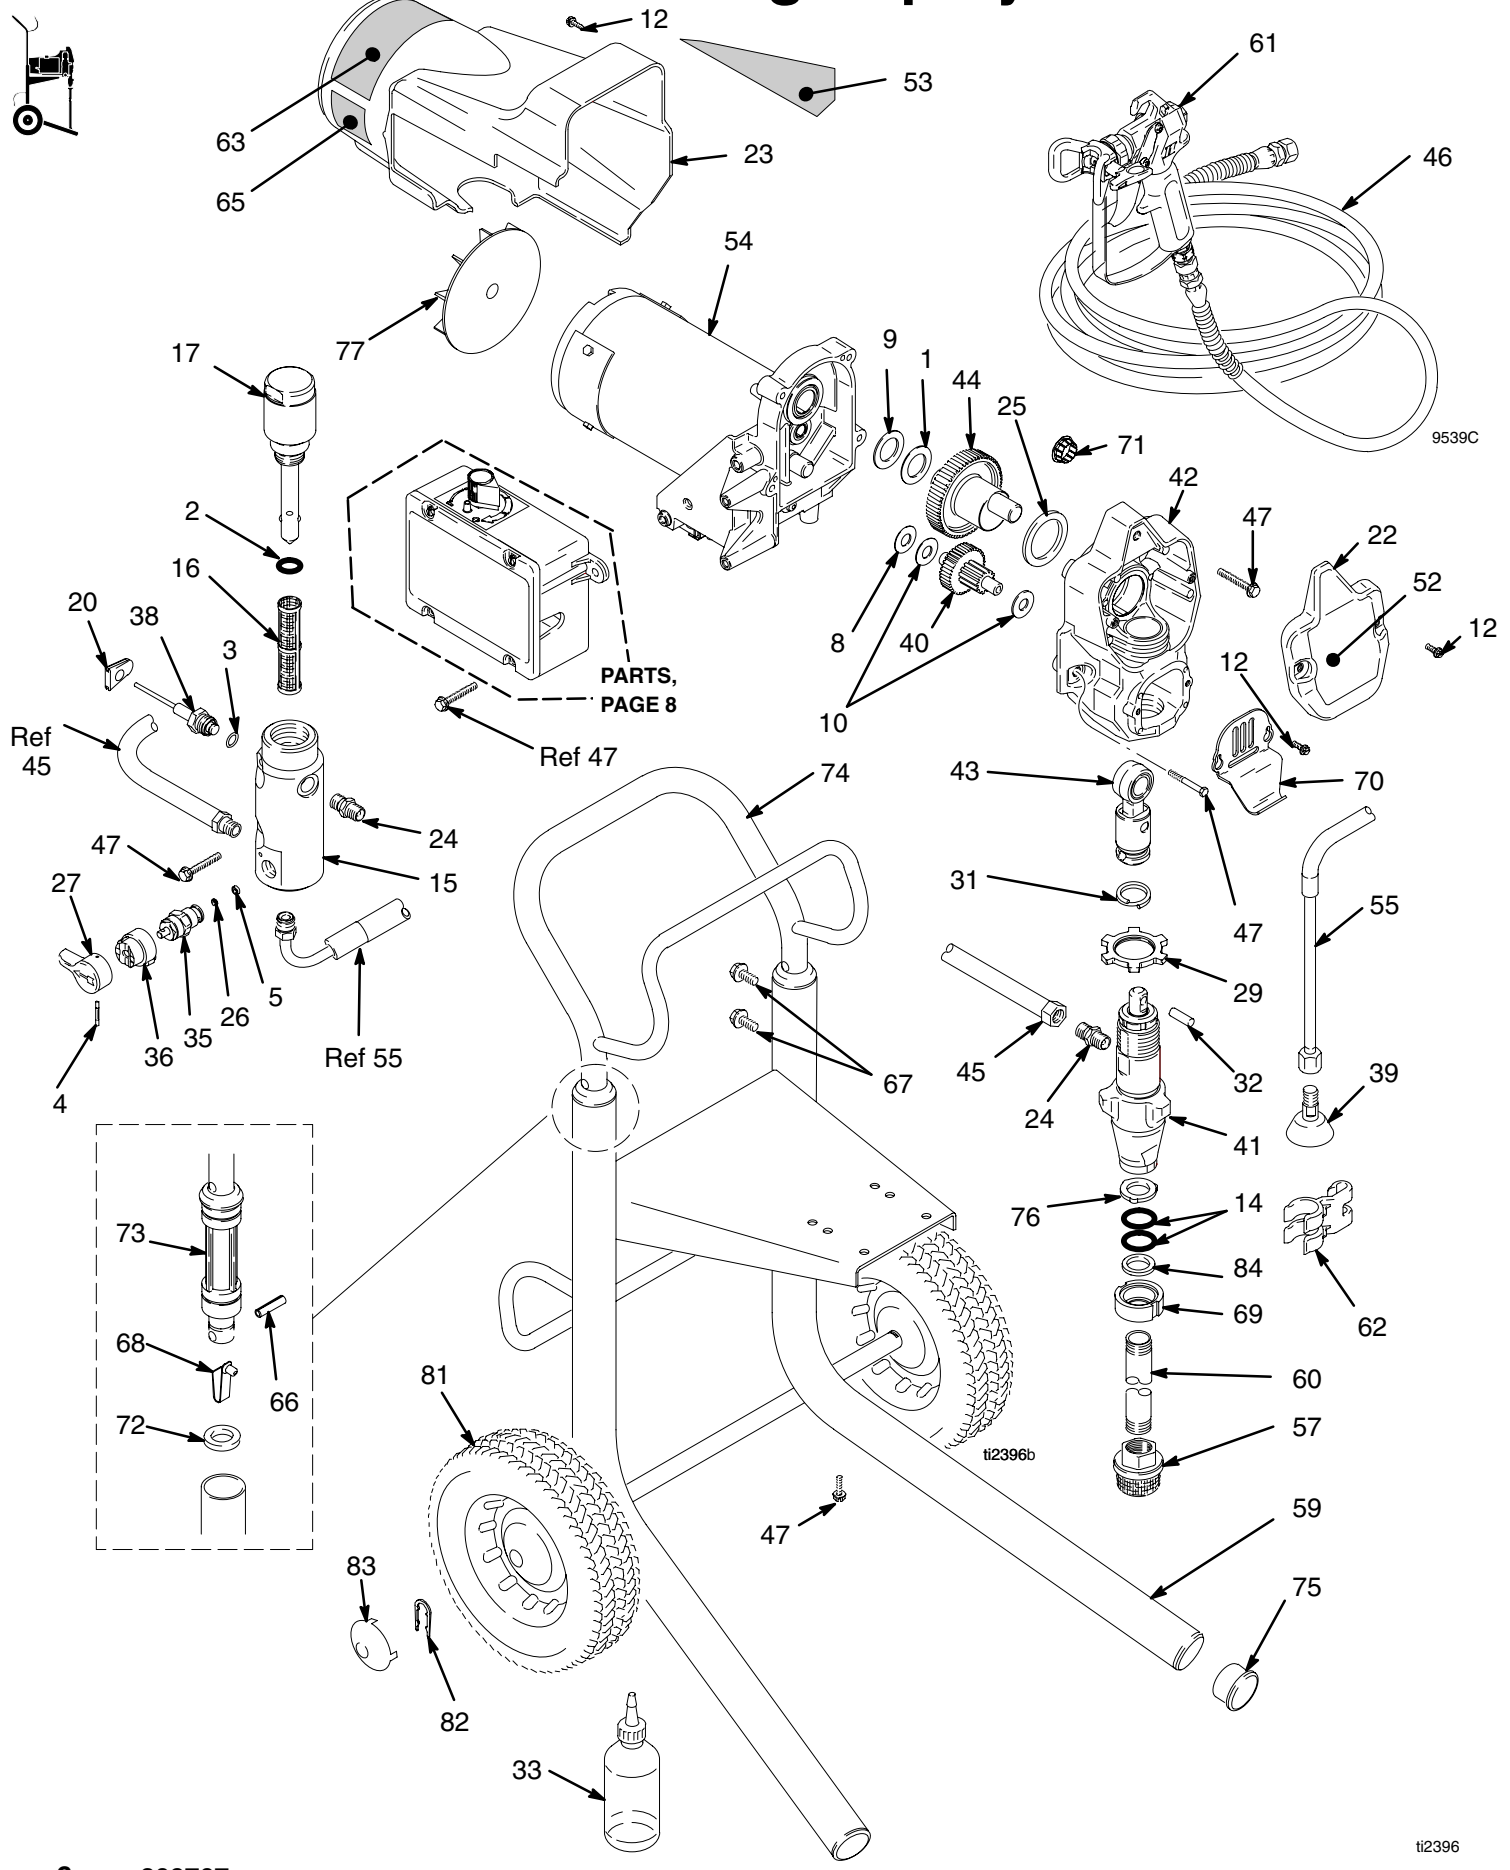

Parts List - Sprayer

234181, 233974, 248660

Ref No.	Part No.	Description	Qty	Ref No.	Part No.	Description	Qty
1	107434	BEARING, thrust	1		15B255	Ultra 495	1
2	117828	PACKING, o-ring	1		15D161	Ultra 595	1
3	111457	PACKING, o-ring	1	53		LABEL, side, Graco	1
4	111600	PIN, grooved	1		15B847	Ultra 395	1
5	111699	GASKET, seat, valve	1		15B495	Ultra 495	1
8	116073	WASHER, thrust	1		15D165	Ultra 595	1
9	116074	WASHER, thrust	1	54		240V	
10	116079	BEARING, thrust	2		287061*	Ultra 495; includes 77	1
12	117501	SCREW, mach, hex washer hd	6		248185‡	Ultra 595; includes 77	1
14	117559	O-RING	2			100V	
15	15B067	MANIFOLD, ST Pro	1		287015*	Ultra 495; includes 77	1
16	246384†	FILTER, fluid, 60 mesh	1	55	246381	HOSE, drain, ST stand	1
17	287167	CAP, manifold	1			includes 39, 62	
18	287167	INSERT, filter	1	57	246385	STRAINER, 7/8-14 unf	1
20	15B120	GROMMET, transducer	1	59	246250	FRAME, cart, LO	1
22	287058	COVER, front, Graco, paint	1	60	246386	HOSE, s hose suction	1
23	287056	SHIELD, motor, painted	1			includes 14, 57, 62	
24	162453	NIPPLE, (1/4 npsm x 1/4 npt)	2	61		GUN, includes Manual 309639	1
25	180131	BEARING, thrust	1		246540	240V Ultra 395/495	1
26	187615	SEAT, valve	1		246233	100V Ultra 495	1
27	187625	HANDLE, valve, drain	1	62	276888	CLIP, drain line	1
29	195150	NUT, jam, pump	1	63	15B517▲	LABEL, danger	1
31	196750	SPRING, retaining	1	65	195972▲	LABEL, warning	1
32	196762	PIN, straight	1	66	15B999	CLIP, retaining	2
33	206994	FLUID, TSL	1	67	103117	RING, retaining	2
35	235014	VALVE, drain	1	68	104811	CAP, hub	2
		includes 5, 26		69	109032	SCREW, pan hd	4
36	224807	BASE, valve	1	70	178565	BUTTON, snap	2
38	243222	TRANSDUCER, pressure control	1	71	180656	PLUG, button	1
		includes 3		72	195501	SLEEVE, cart	2
39	241920	DEFLECTOR, threaded	1	73	195673	WASHER	2
40	287057	GEAR, reducer	1	74	195766	WHEEL, semi pneumatic	2
		includes 8, 10		75	243205	HANDLE, assembly	1
41	246428	PUMP, displacement, ST	1	76	15B589	COVER, pump rod	1
		includes 32		77	239912	FAN, motor	1
42	287055	HOUSING, drive	1	82	115723	SCREW, drill	2
		includes 12, 70		83	15B870	CUP, suction/drain	1
43	287053	ROD, connecting	1	85	115979	PLUG, hole	1
		includes 31, 32		86	115099	WASHER, garden hose	1
44	287054	GEAR, crankshaft	1				
		includes 1, 9, 25					
45	287003	HOSE, cpld	1				
46	240794	HOSE, cpld, 1/4 in. x 50 ft	1				
47	117493	SCREW, mach, hex washer hd	10				
52		LABEL, front, Graco					
	15B372	Ultra 395	1				

▲ Extra Danger and Warning tags and labels available free.

* Motor Brush Kit 287016 is available

Other filters available: 246382, 100 mesh; 246383, 200 mesh; 246425, 30 mesh

‡ Motor Brush Kit 248186 is available

Parts Drawing - Sprayer