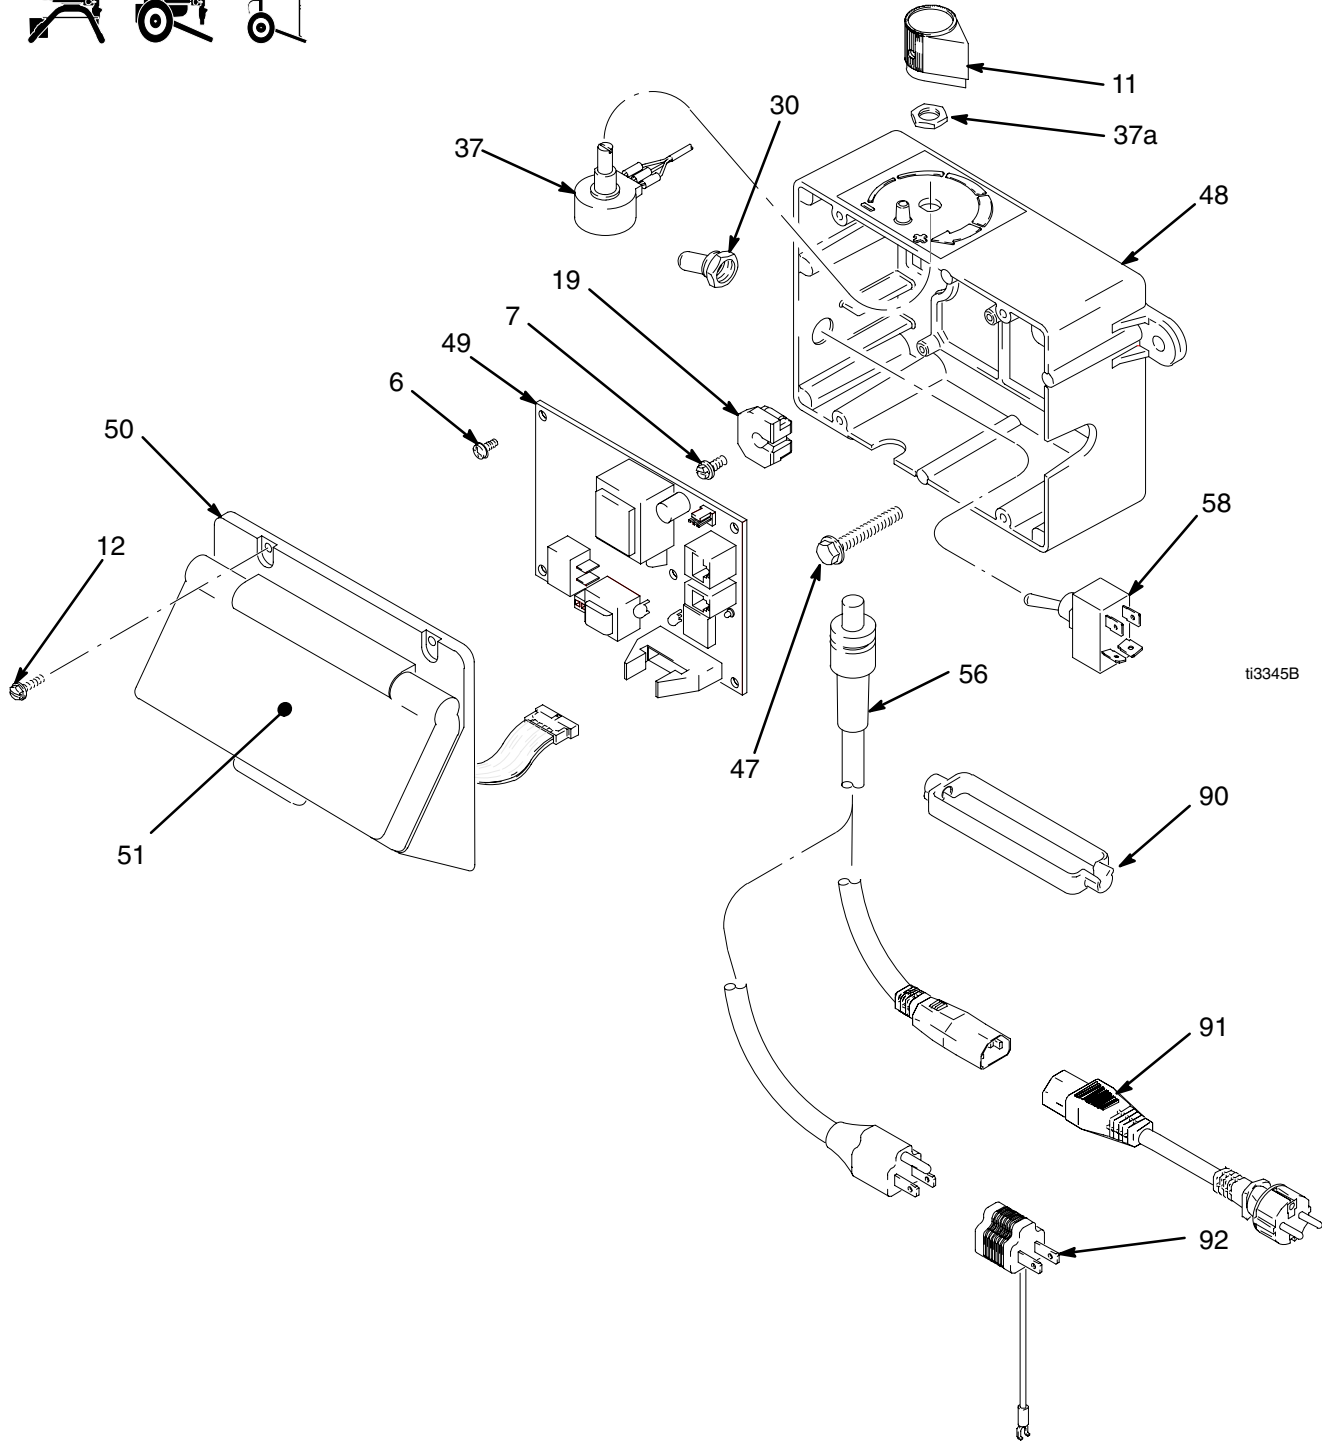

Parts List - Sprayer

234182, 234439

Ref No.	Part No.	Description	Qty	Ref No.	Part No.	Description	Qty
1	107434	BEARING, thrust	1	52		LABEL, front, Graco	
2	117828	PACKING, o-ring	1		15B372	395	1
3	111457	PACKING, o-ring	1		15B255	495	1
4	111600	PIN, grooved	1		15D161	595	1
5	111699	GASKET, seat, valve	1	53		LABEL, side, Graco	
8	116073	WASHER, thrust	1		15B847	395	1
9	116074	WASHER, thrust	1		15B495	495	1
10	116079	BEARING, thrust	2		15D165	595	1
12	117501	SCREW, mach, hex washer hd	6	54		MOTOR, 240V; includes 77	
14	103413	O-RING	2		287061*	495	1
15	15B067	MANIFOLD, ST Pro	1		248185‡	595	1
16	246384†	FILTER, fluid, 60 mesh	1	55	244240	HOSE, drain; includes 39	1
17	287167	CAP, manifold	1	57	246385	STRAINER, 7/8-14 unf	1
20	15B120	GROMMET, transducer	1	59	245984	FRAME, cart, HI	1
22	287058	COVER, front, Graco, paint; includes 12	1	60	246387	TUBE, suction includes 14, 57, 69, 84	1
23	287056	SHIELD, motor, painted; includes 12, 63, 65	1	61	246540	GUN, includes Manual 309639	1
24	162453	NIPPLE, (1/4 npsm x 1/4 npt)	2	62	276888	CLIP, drain line	1
25	180131	BEARING, thrust	1	63	15B517▲	LABEL, danger	1
26	187615	SEAT, valve	1	65	195792▲	LABEL, warning	1
27	187625	HANDLE, valve, drain	1	66	108068	PIN	2
29	195150	NUT, jam, pump	1	67	109032	SCREW, pan hd	4
31	196750	SPRING, retaining	1	68	111590	BUTTON, snap	2
32	196762	PIN, straight	1	69	15B434	NUT, jam	1
33	206994	FLUID, TSL	1	70	15C146	HOOK, pail	1
35	235014	VALVE, drain includes 5, 26	1	71	115979	PLUG, hole	1
36	224807	BASE, valve	1	72	183350	WASHER	1
38	243222	TRANSDUCER, pressure control includes 3	1	73	192027	SLEEVE, cart	2
39	241920	DEFLECTOR, threaded	1	74	245245	HANDLE	1
40	287057	GEAR, reducer includes 8, 10	1	75	108691	PLUG, tubing	2
41	246428	PUMP, displacement, ST	1	76	115099	WASHER	1
42	287055	HOUSING, drive includes 12, 47	1	77		FAN, motor	
43	287053	ROD, connecting includes 31, 32	1		239912	495	1
44		GEAR, crankshaft; includes 1, 9, 25			248189	595	1
	287054	495	1	81	106062	WHEEL	2
	248231	595	1	82	15B999	CLIP, retaining	2
45	287003	HOSE, cpld	1	83	104811	CAP, hub	2
46	240794	HOSE, cpld, 1/4 in. x 50 ft, unpkg	1	84	15B652	WASHER, suction	1
47	117493	SCREW, mach, hex washer hd	10				

▲Extra Danger and Warning tags and labels available free.

* Motor Brush Kit 287016 is available

‡ Motor Brush Kit 248186 is available

† Other filters available: 246382, 100 mesh; 246383, 200 mesh; 246425, 30 mesh

Parts Drawing - Sprayer