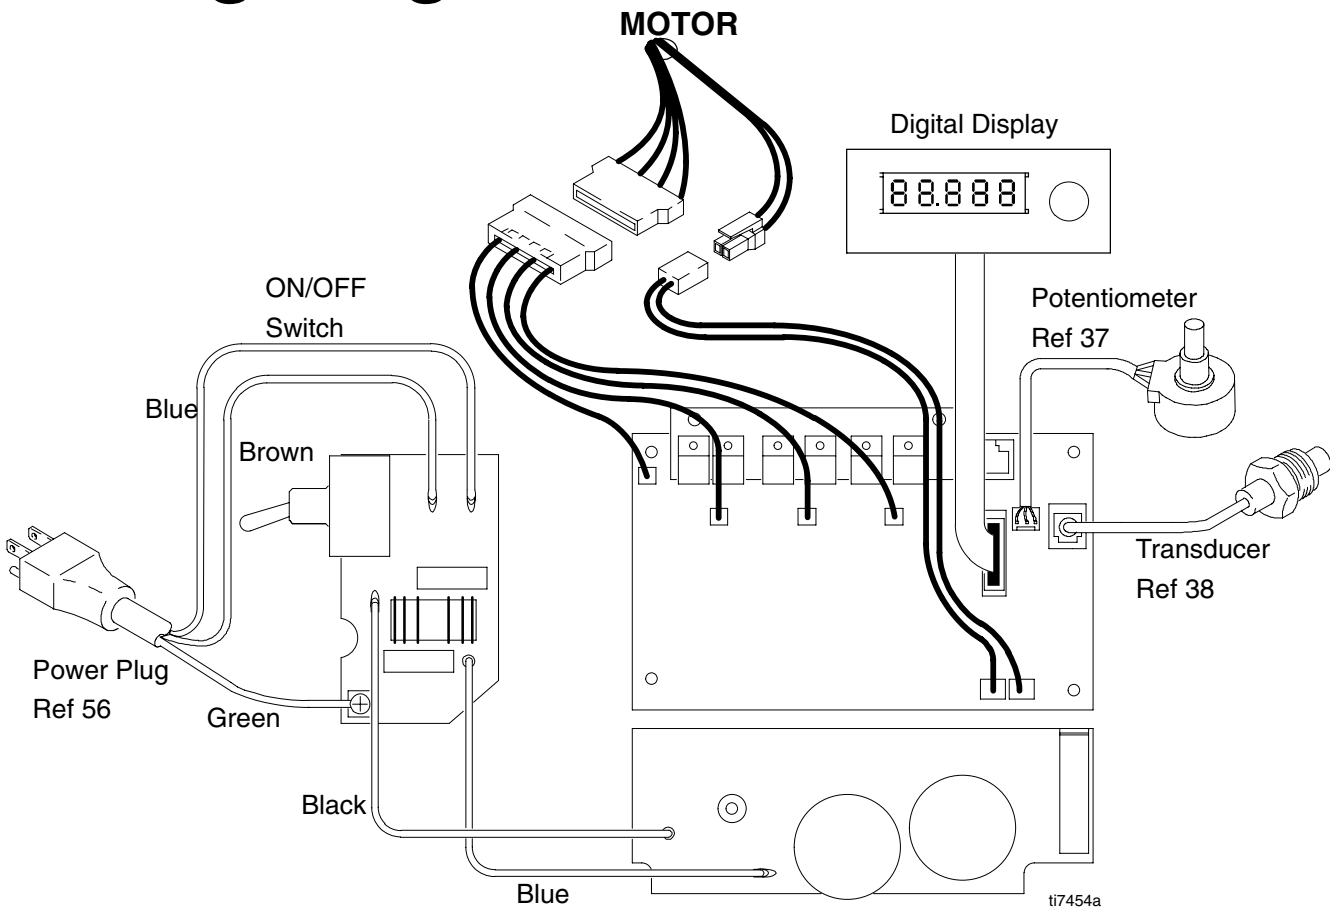

Parts List - Sprayer

REF NO.	PART NO.	DESCRIPTION	QTY	REF NO.	PART NO.	DESCRIPTION	QTY
5	15G562	BUSHING, control box	1	56		CORD, power	1
6	115494	SCREW, mach, philips, pan hd	6	56	253372	100V, model 249938 only	1
11	116167	KNOB, potentiometer	1		253378	100 V, model 253106 only	1
12	117501	SCREW, mach, hex washer hd	4		253373	230V	1
19	115498	SCREW, mach, slot, hex, wash hd	1	58	195428	BOOT, toggle	1
30	287912	BOARD, filter, 100V	1	90	195551	RETAINER, 230V	1
	287913	BOARD, filter, 230V	1	91		CORD	
37	236352	POTENTIOMETER, adjust, pressure includes 37a	1		242001	CEE 7/7	1
					242005	AUSTRALIA	1
37a	112382	NUT, potentiometer	1	92	244285	ADAPTER Japan	1
48	287907	BOX, control 100V models	1	105	287904	BOARD, control LCD	1
	287908	BOX, control 230V models	1	106	15G861	LABEL, smart control display	1
49	287909	BOARD, control 100V models	1	113	115522	SCREW, mch, pnh	1
	287910	BOARD, control 230V models	1	121	15G588▲	LABEL, digital tracking	1
50	287789	COVER, control box	1	129	158674	O-RING, packing	1
51▲	15G866	LABEL, Ultra Max II Int'l.	1				

Wiring Diagram