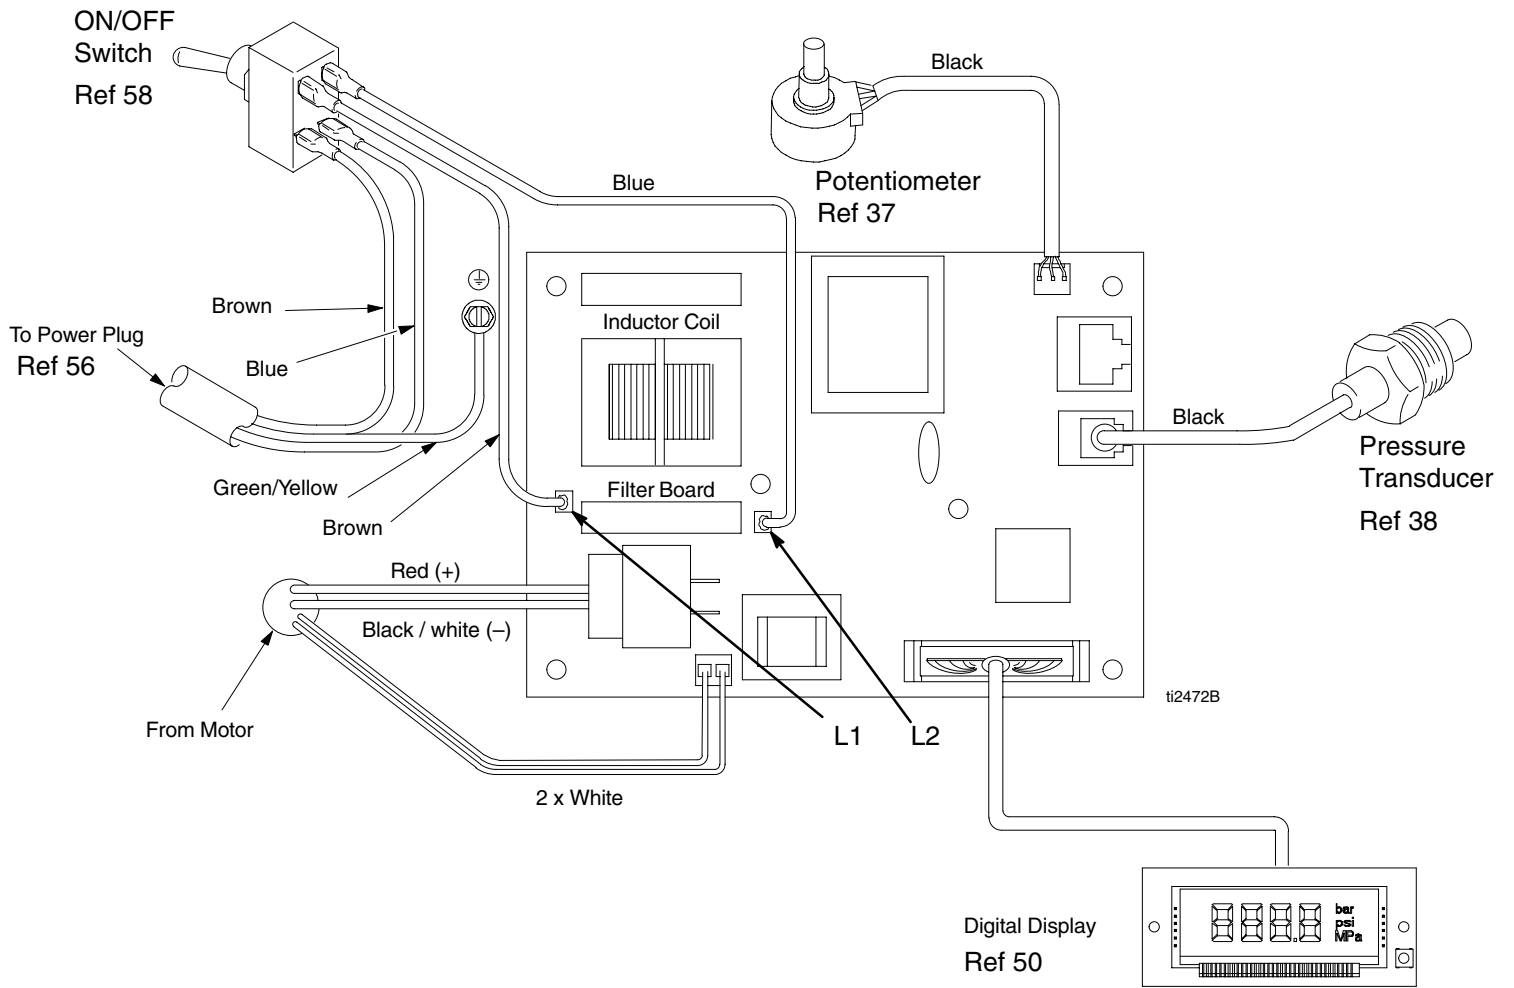

100V Wiring Diagram

230V Wiring Diagram

Parts Drawing - Ultra Max II Sprayers

249932, 249933, 249938

Parts List - Sprayer

249932, 249933, 249938

Ref No.	Part No.	Description	Qty	Ref No.	Part No.	Description	Qty
1	107434	BEARING, thrust	1	45	287003	HOSE, cpld	1
2	117828	PACKING, o-ring	1	46	240794	HOSE, cpld, 1/4 in. x 50 ft	1
3	111457	PACKING, o-ring	1	47	117493	SCREW, mach, hex washer hd	13
4	111600	PIN, grooved	1	51	15G866	LABEL, Ultra Max II Smart Control	1
8	116073	WASHER, thrust	1	52		LABEL, front, Graco	
9	116074	WASHER, thrust	1		15G821	490	1
10	116079	BEARING, thrust	2		15G824	495	1
12	117501	SCREW, mach, hex washer hd	8	53		LABEL, side, Graco	1
13	115099	WASHER, garden hose	1		15G822	490	1
14	117559	O-RING	2		15G823	495	1
15	15G455	MANIFOLD, ST Pro	1	54	287805	MOTOR, 120V, includes 125, 126	1
16	246384†	FILTER, fluid, 60 mesh	1	55	246381	HOSE, drain, ST stand	1
17	15G456	CAP, manifold	1			includes 39, 62	
18	287167	INSERT, filter	1	57	246385	STRAINER, 7/8-14 unf	1
20	15B120	GROMMET, transducer	1	59	15E823	FRAME, standmount	1
22	287901	COVER, front, Graco, paint	1	60	246386	KIT, hose suction	1
		includes 12, 65				includes 13, 14, 57, 62	
23	287900	SHIELD, motor, painted, includes 12	1	61	246540	GUN, RAC 5, includes manual 309639	1
24	162453	NIPPLE, (1/4 npsm x 1/4 npt)	2		246233	GUN, RAC X, includes manual 309639	1
25	180131	BEARING, thrust	1	62	276888	CLIP, drain line	1
27	187625	HANDLE, valve, drain	1	63	15H087▲	LABEL, danger (models 249932, 249933)	1
29	195150	NUT, jam, pump	1		15H086▲	LABEL, danger (model 249938)	1
31	196750	SPRING, retaining	1		195792▲	LABEL, warning	1
32	196762	PIN, straight	1	65			
33	206994	FLUID, TSL	1	66	116139	GRIP, handle	1
34▲	222385	TAG Warning (not shown)	1	68	287903	CUP, suction/drain	1
35	235014	VALVE, drain	1	70	15B589	COVER, pump rod	1
		includes 5, 26		71	115723	SCREW, drill, hex washer head	1
36	224807	BASE, valve	1	72	15G857	CAP, leg	4
38	243222	TRANSDUCER, pressure control	1	73	276864	HANDLE, sprayer	1
		includes 3				includes 47, 66	
39	241920	DEFLECTOR, threaded	1	105	287904	BOARD, control	1
40	287057	GEAR, reducer	1	106	15G861▲	LABEL, smart control	1
		includes 8, 10		125	15D088	FAN, motor	1
41	246428	PUMP, displacement, ST	1	126	115477	SCREW	1
		includes 32					
42	287899	HOUSING, drive	1				
		includes 12, 70					
43	287053	ROD, connecting	1				
		includes 31, 32					
44	287054	GEAR, crankshaft	1				
		includes 1, 9, 25					