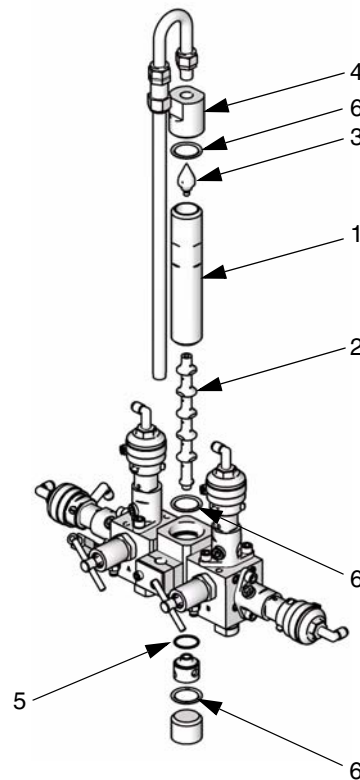

GENUINE GRACO PARTS AND ACCESSORIES

15V021 (50cc) Integrator Kit

For ProMix[®] 2KS Proportioners

406709A

Important Safety Instructions

Read all warnings and instructions in manual 312781. Save those instructions.

Ref.	Description	Qty.
1	HOUSING, 50cc	1
2	MIXER, integrator, 50cc	1
3	CAP, mix	1
4	CAP, housing	1
5	O-RING, integrator base	1
6	O-RING, integrator housing	3

T113268a

Graco Inc. P.O. Box 1441 Minneapolis, MN 55440-1441
406709 Rev, A 12/2008
Copyright 2008, Graco Inc. is registered to I.S. EN ISO 9001