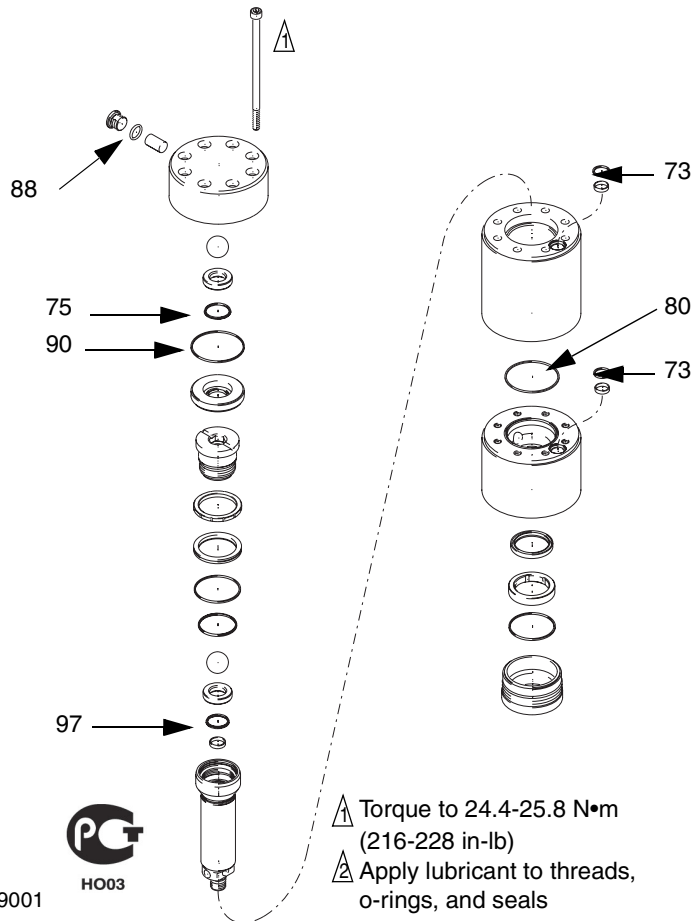

GENUINE GRACO PARTS AND ACCESSORIES

234049 .050 Seal Kit

For Orion™ 050 Displacement Pumps

Read warnings and instructions.
Refer to manual 309512.

406566A

See the Displacement Pump Repair section in Graco manual 309512 for instructions.

Ref. No.	Description	Qty.
73	SEAL, flat, UHMWPE	2
75	RING, sealing	1
80	SEAL, flat, UHMWPE	1
88	SEAL, flat	1
90	SEAL, flat, UHMWPE	1
97	RING, sealing	1

⚠ Torque to 24.4-25.8 N•m
(216-228 in-lb)

⚠ Apply lubricant to threads,
o-rings, and seals